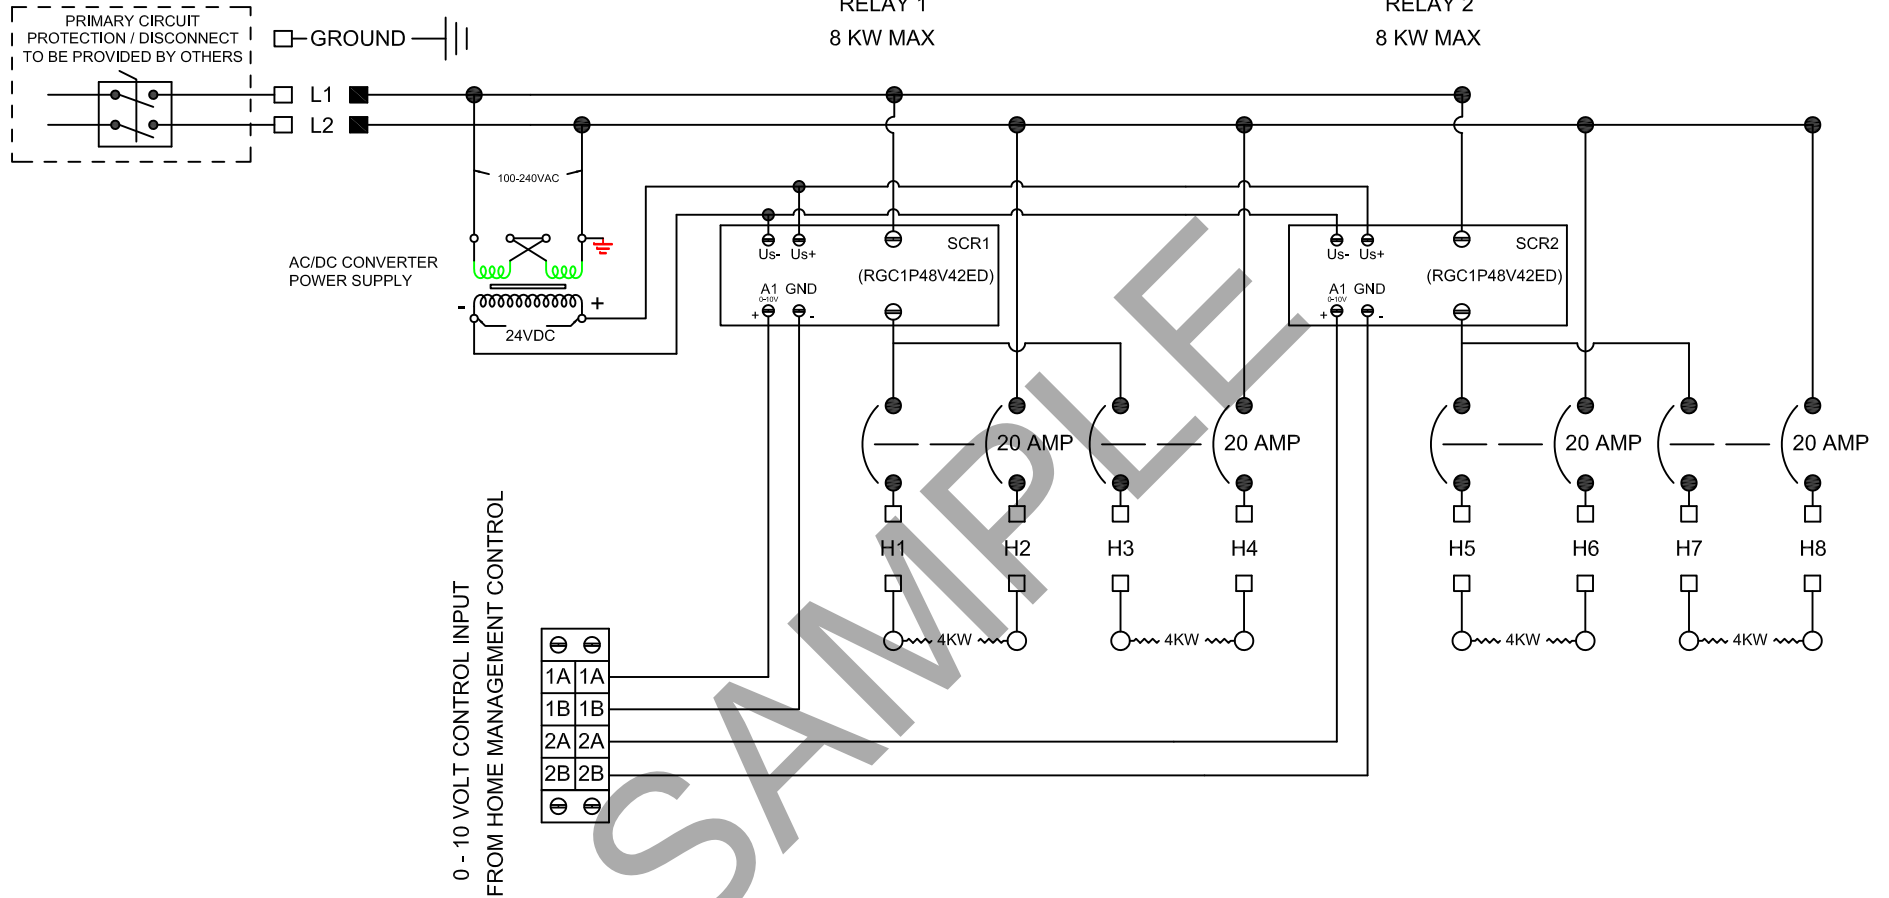

240 VOLT 1Ø 85 AMPS

NOTE: USE TWISTED PAIR OR SHIELDED WIRE FOR LOW VOLTAGE HOOK-UP.

<b>INFRA TECH™</b> www.infratech-usa.com		344 W. 157th Street Gardena, California 90248 Phone: (310) 354-1250 Fax: (310) 523-3674	
		DESCRIPTION 2 RELAY HOME MANAGEMENT CONTROL PANEL 240 VOLT SINGLE PHASE 85 AMPS	
CUSTOMER		Sample	
DATE	ITEM#	30-4062	
	JOB#	UL#	