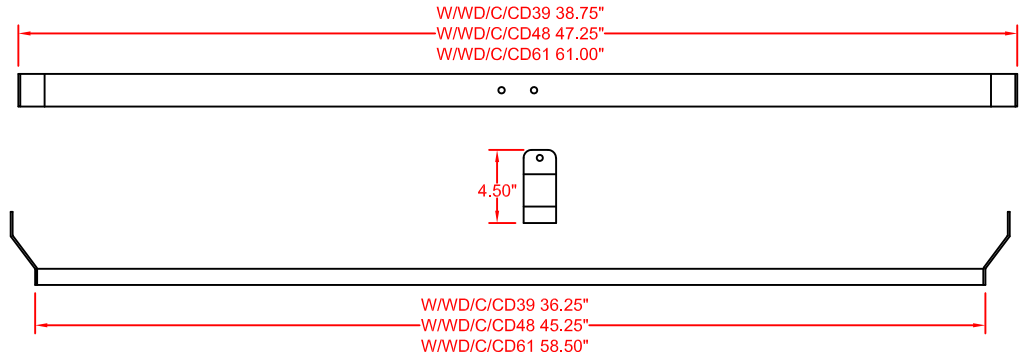

FURNISHED STANDARD
WITH WEATHERPROOF
PLATE w/LIQUIDTITE
CONDUIT & FITTINGS

10" x 10" x 3/8" POLE MOUNT BASE

INFRA TECH™ www.infratech.com		344 W. 157th Street Gardena, California 90248 Phone: (310) 354-1250
DESCRIPTION		
POLE MOUNT UNIT 39", 48" or 61¼" HEATERS		
DATE	ITEM# CALL FOR ITEM NUMBER	
Jun. 1, 2026	DRAWN BY: CM	