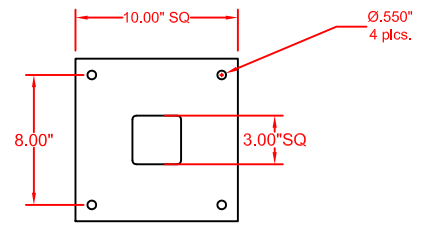

FURNISHED STANDARD
WITH WEATHERPROOF
PLATE w/LIQUIDTITE
CONDUIT & FITTINGS

10" x 10" x 3/8" POLE MOUNT BASE

INFRA TECH™ www.infratech.com		344 W. 157th Street Gardena, California 90248 Phone: (310) 354-1250
DESCRIPTION		
POLE MOUNT UNIT 39", 48" or 61¼" HEATERS		
DATE	ITEM# CALL FOR ITEM NUMBER	
Jun. 1, 2026	DRAWN BY: CM	